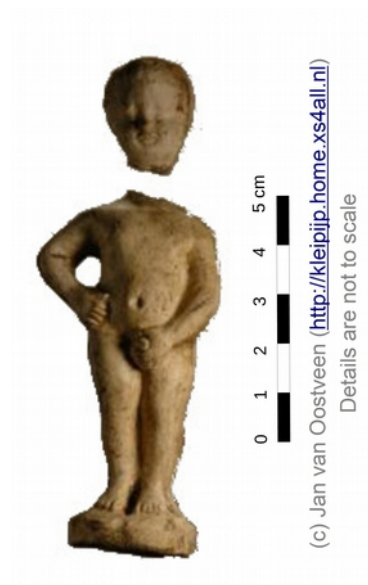

1. Inventory number BE-SF-PS7
2. Type code
3. Dating 1875-1925
4. Measurements See figure
5. 5a. Ware, fabric Pipe clay
6. 5b. Surface treatment None
7. 5c. Decoration Manneke Pis
8. 6a. Base Gap in the base
9. 6b. Handle's e.g.
10. 6c. Miscellaneous, marks
7. Name Shooting figurine
8. Provenance
9. References Herck, 2014, p. 50

Version	Reden uitgifte
10.0	Initial version